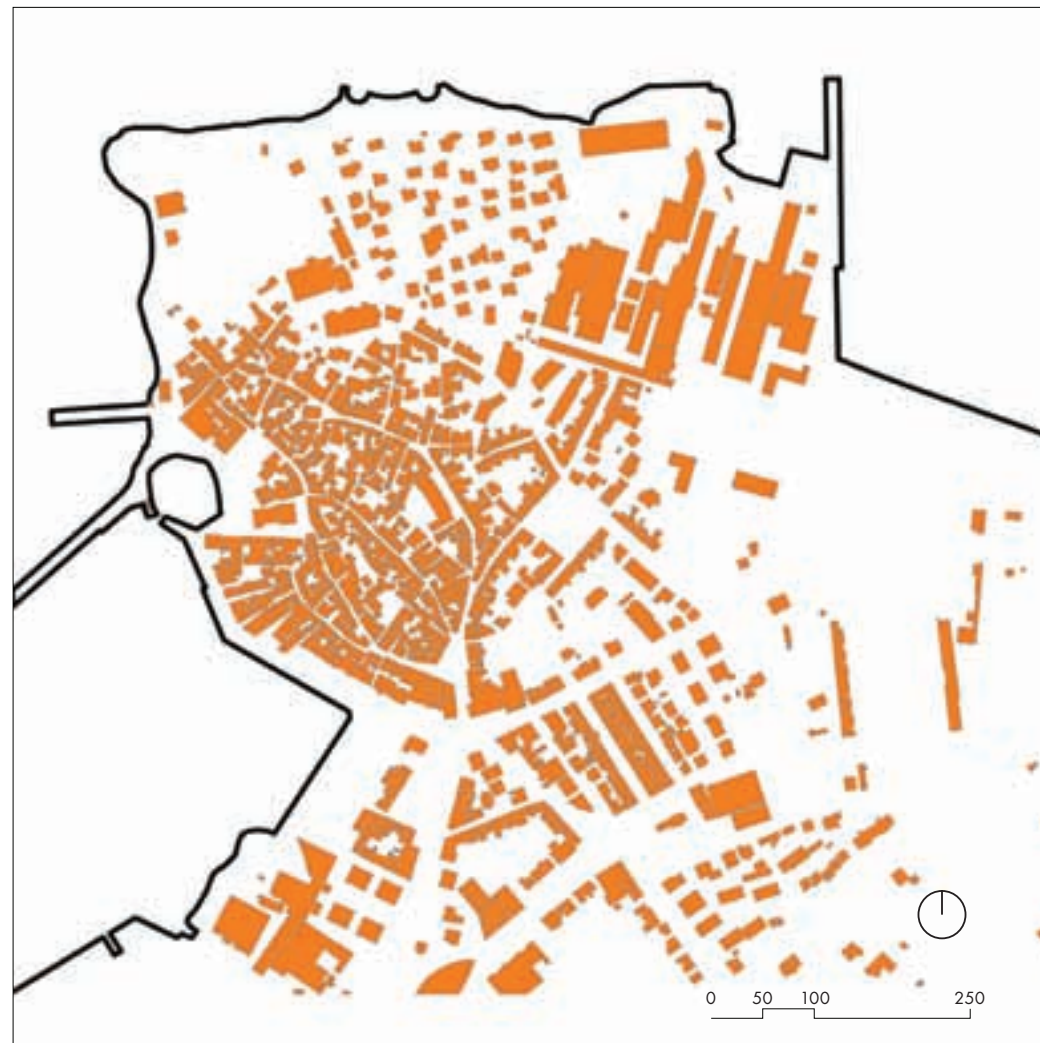

Slovenian coast: 46,7 km

City of Koper 1954

City of Koper 1969

City of Koper 1971

City of Koper 1972

City of Koper 1979

City of Koper 1981

City of Koper 1995

The port of Koper: professional guidelines

The port of Koper: professional guidelines

The port of Koper: professional guidelines

The port of Koper: professional guidelines

The city of Izola

The city of Izola

The city of Izola

The city of Izola

The city of Izola

The city of Izola in 1810

The city of Izola in 1874

The city of Izola in 1930

The city of Izola in 1953

The city of Izola in 2004

The city of Izola: case study

The city of Izola: case study

The city of Izola: case study

The city of Izola: case study

The city of Izola: Dubai like project

The city of Izola: considering heritage