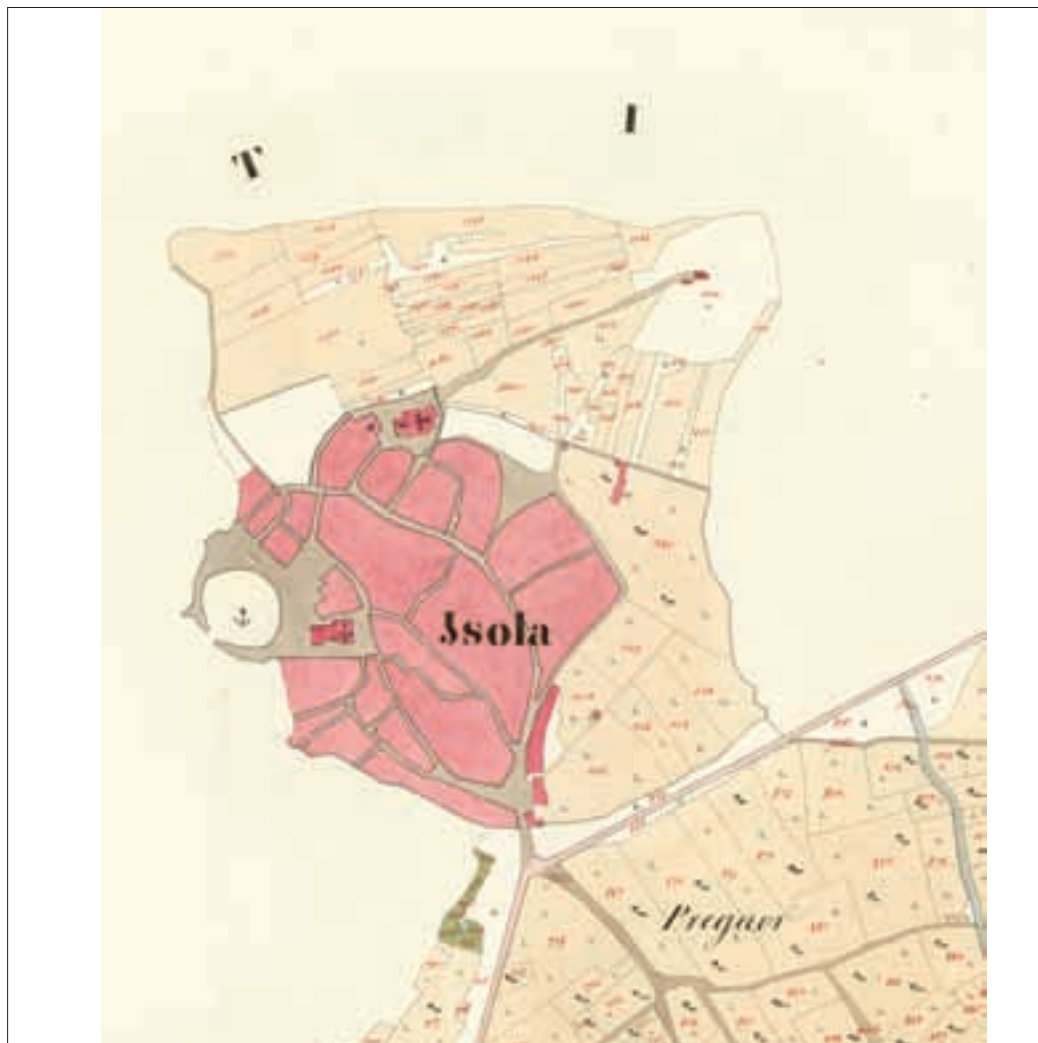

The city of Izola in 1810