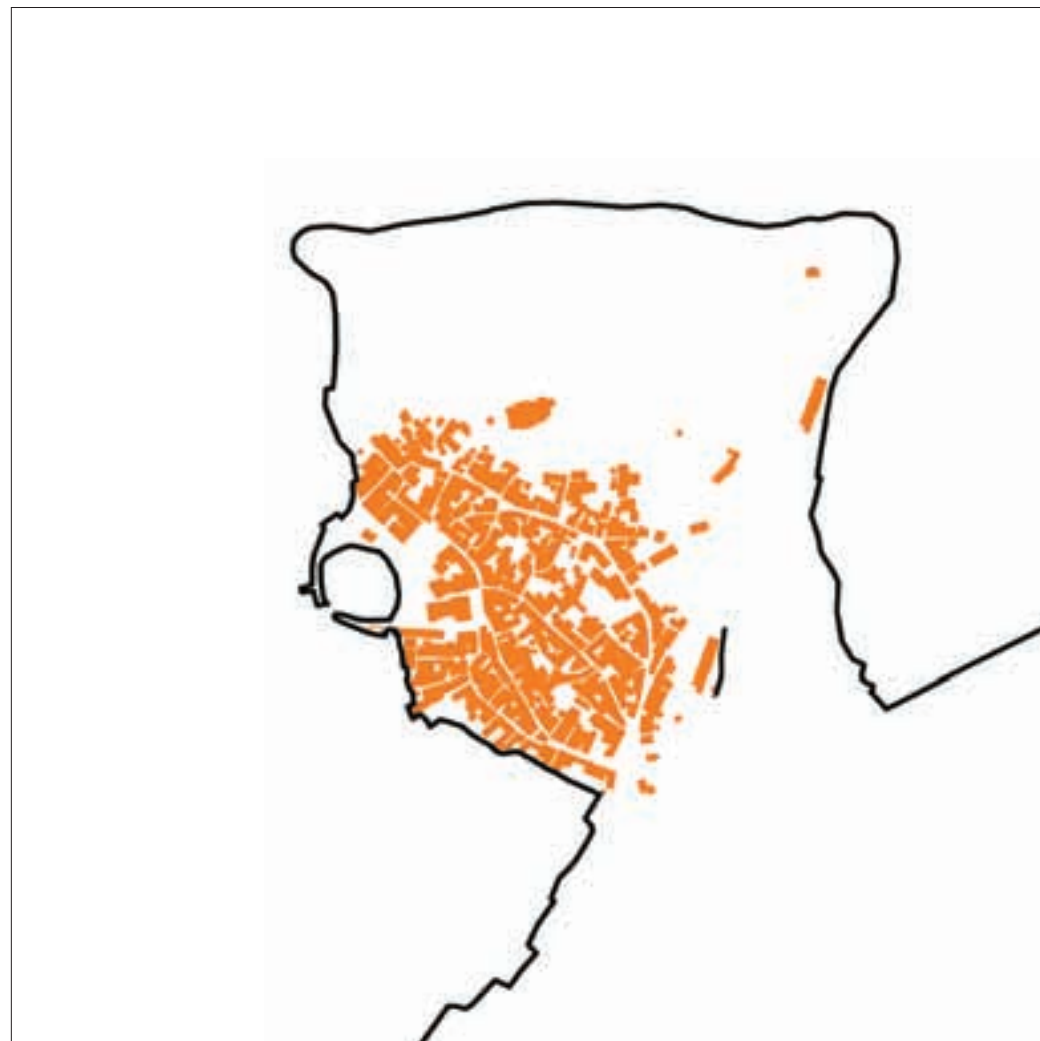

Slovenian coast: 46,7 km

City of Koper 1954

City of Koper 1969

City of Koper 1971

City of Koper 1972

City of Koper 1979

City of Koper 1981

City of Koper 1995

The port of Koper: professional guidelines

The port of Koper: professional guidelines

The port of Koper: professional guidelines

The port of Koper: professional guidelines

The city of Izola

The city of Izola

The city of Izola

The city of Izola

The city of Izola

The city of Izola in 1810

The city of Izola in 1874

The city of Izola in 1930

The city of Izola in 1953

The city of Izola in 2004