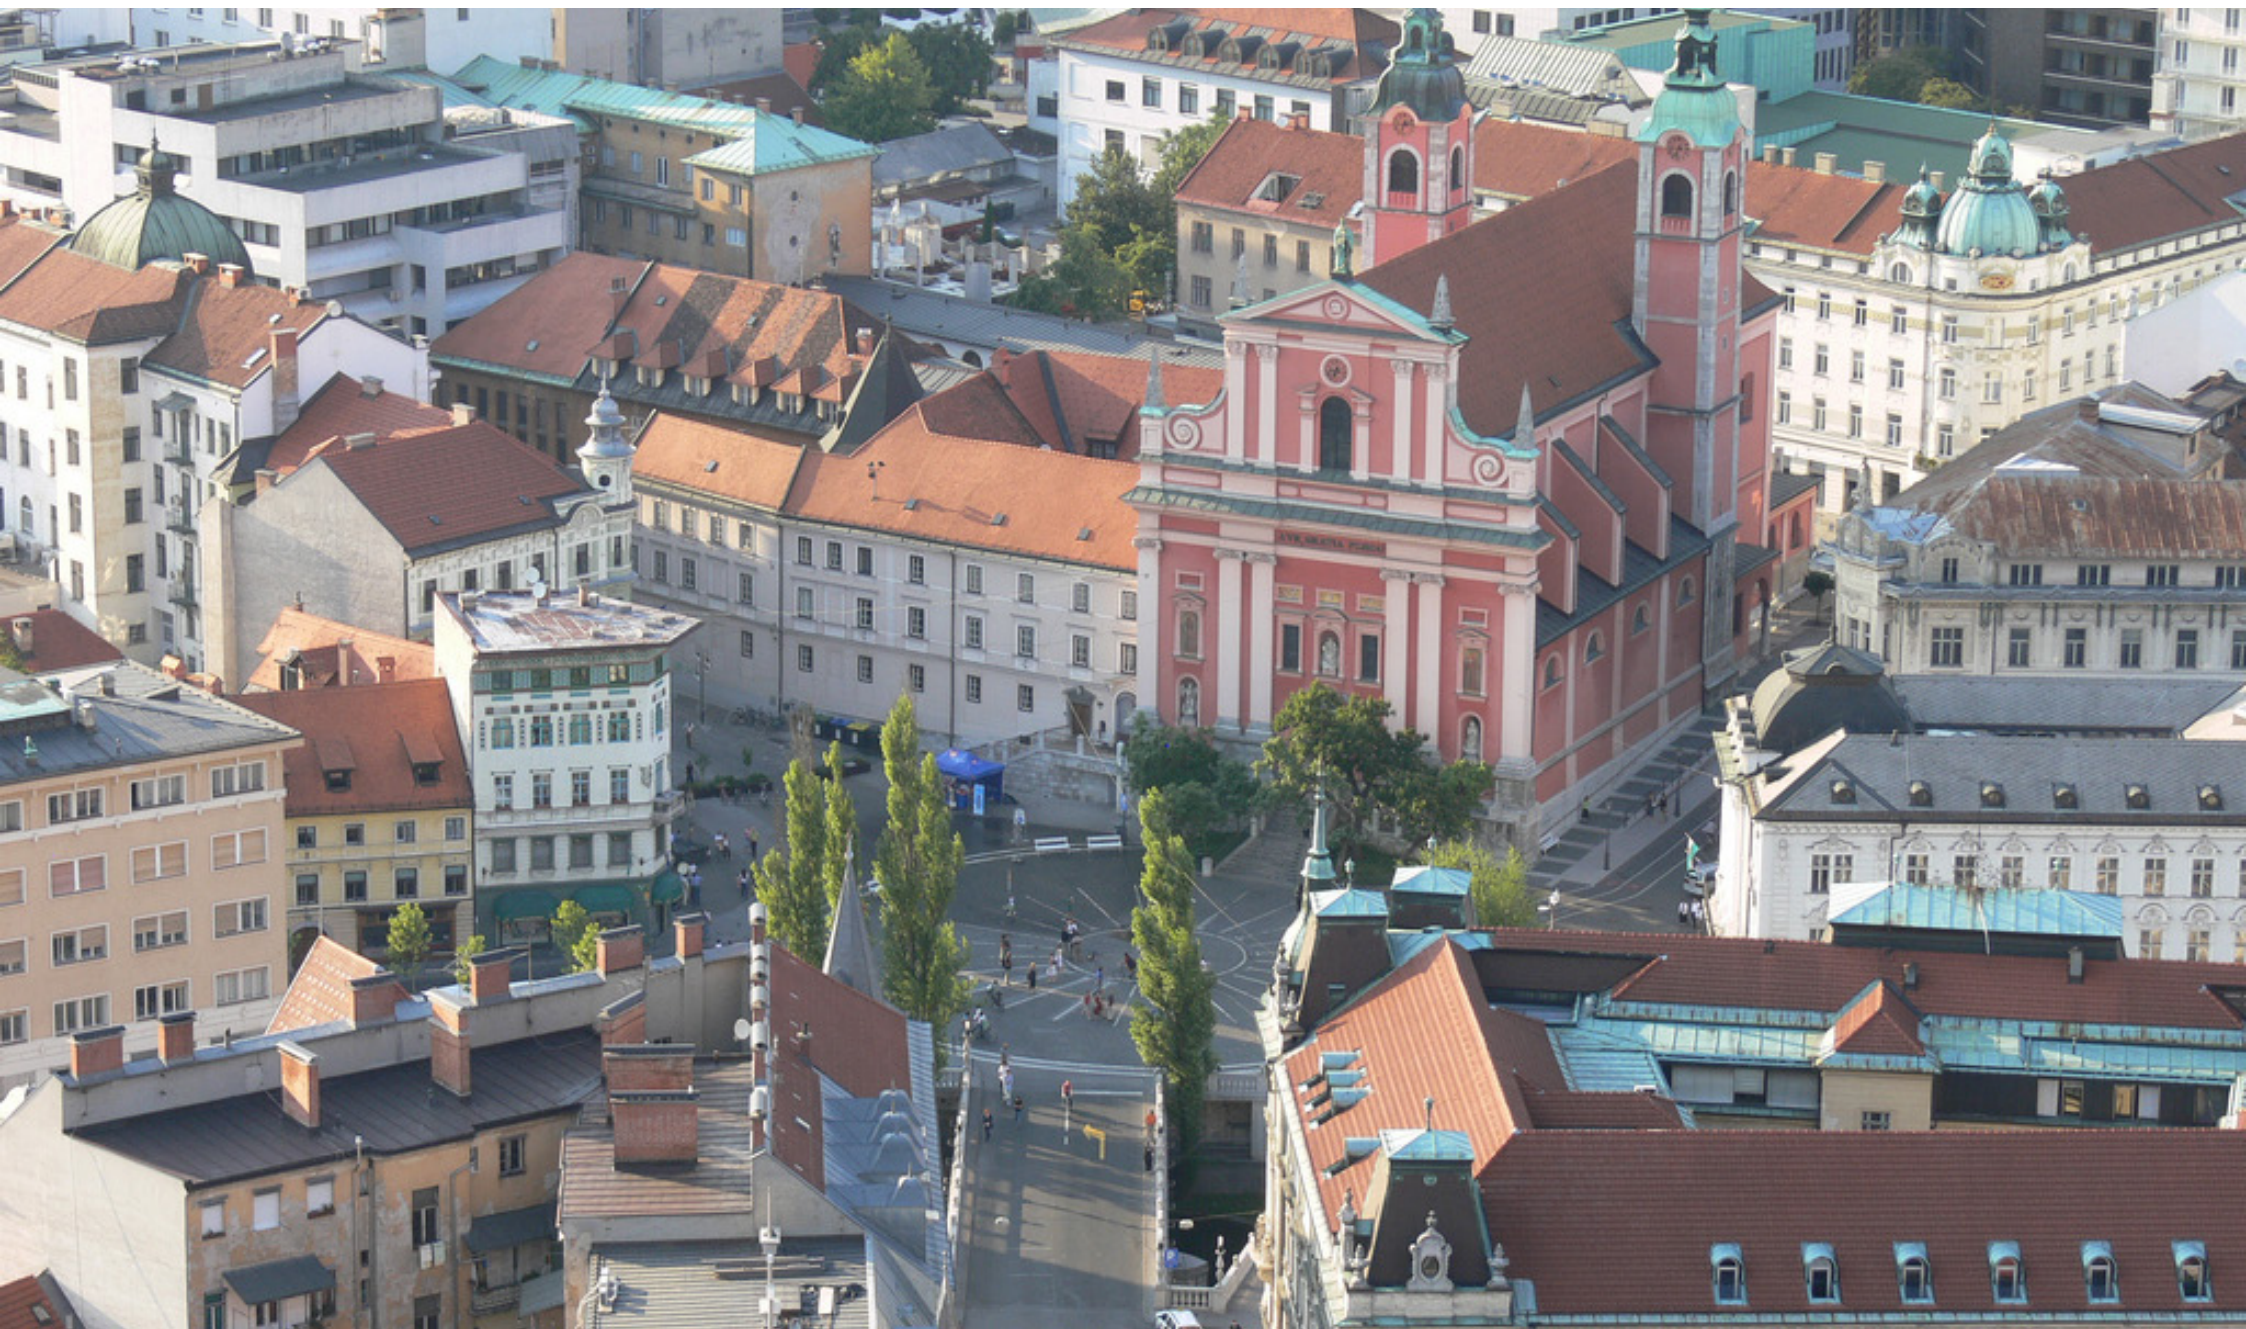

Slovenia in Europe

Slovenia satellite view

Slovenia DEM

Ljubljana: medieval city centre

Ljubljana: city centre

Ljubljana: the Three Bridges

Ljubljana: the Shoemaker Bridge

The Faculty of Architecture

Slovenian coast: 46,7 km

City of Koper 1954

City of Koper 1969

City of Koper 1971

City of Koper 1972

City of Koper 1979

City of Koper 1981

City of Koper 1995